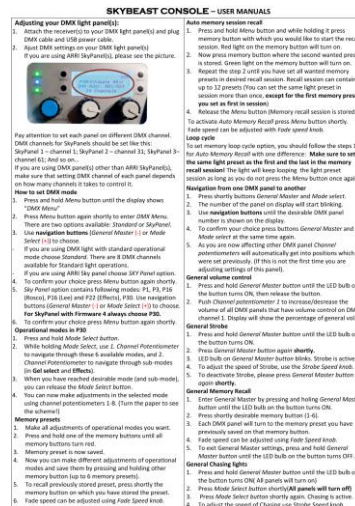

## SkyBeast console components:

- SkyBeast console

- Wireless DMX receiver

- Plastic case

- Short User Manuals