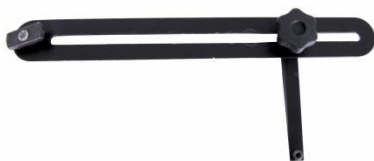

*LightStation components:*

Control plate

4 LED Panels with diffusers

8 batteries

1 x stand 0,5m-2,1m

2 x stand 1m-2,6m

1 x boom stand

1 x four-stand bag

4 x honeycomb grids (7°, 15°, 20°, 45°)

6 x color filters

2 x filter/grid rails

4 x joint adapter

1x Holder with ball heads (if ordered)

5 x Power adapter

Flight Case (panels and control plate)