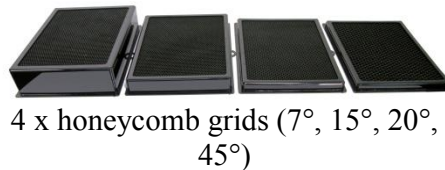

*LightStation components:*

Control plate

4 LED Panels with diffusers

8 batteries

1 x stand 0,5m-2,1m

2 x stand 1m-2,6m

1 x boom stand

1 x four-stand bag

4 x honeycomb grids (7°, 15°, 20°, 45°)

6 x color filters

2 x filter/grid rails

4 x joint adapter

1x Holder with ball heads (if ordered)

5 x Power adapter

Flight Case (panels and control plate)