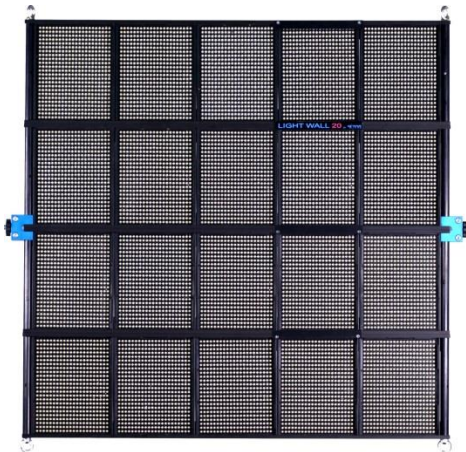

**LightWall components:**

Light Wall panel

Package

Stand adapter

Multicore cable

Power supply

**Accessories (if ordered):**

4 Grid/diffuser holders

Foldable Grid with diffuser(1m\*1m)

GafferStation control

V-mount adapter

LightStation Control

LightStation Control motorized