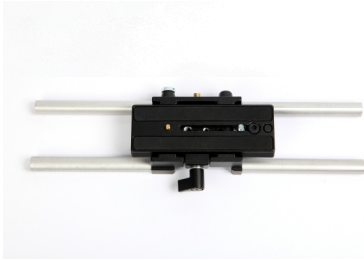

All Recall Focus set includes:

Receiver

Transmitter

Focus motor gear

Camera plate with double rods (ø 15mm)

Adjustable gear ring

Receiver/transmitter charger

External spare battery

Infrared sensor (REC and trigger)

Voltmeter - battery state check

2 types of gears (small for DSLR, bigger for movie cameras)

Spare battery charger

Warranty letter

User Manual

Packaging – Flight case