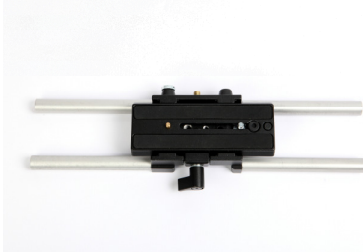

All Recall Duo Focus set includes:

Receiver

Transmitter

Focus and zoom motor gears

Camera plate with double rods (ø 15mm)

2 Adjustable gear rings

Receiver/transmitter charger

External spare battery

Infrared sensor (REC and trigger)

Voltmeter - battery state check

2 types of gears (small for DSLR, bigger for movie cameras)

Spare battery charger

Warranty letter

User Manual

Packaging - Flight case