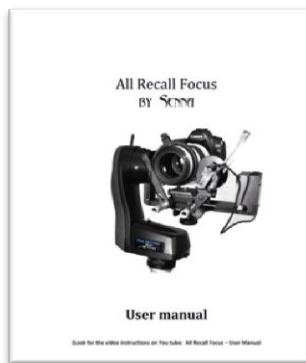

2 adjustable gear rings

2 types of gears (small for DSLR, bigger for movie cameras)

Spare battery charger

Warranty letter

User Manual

Packaging - Flight case